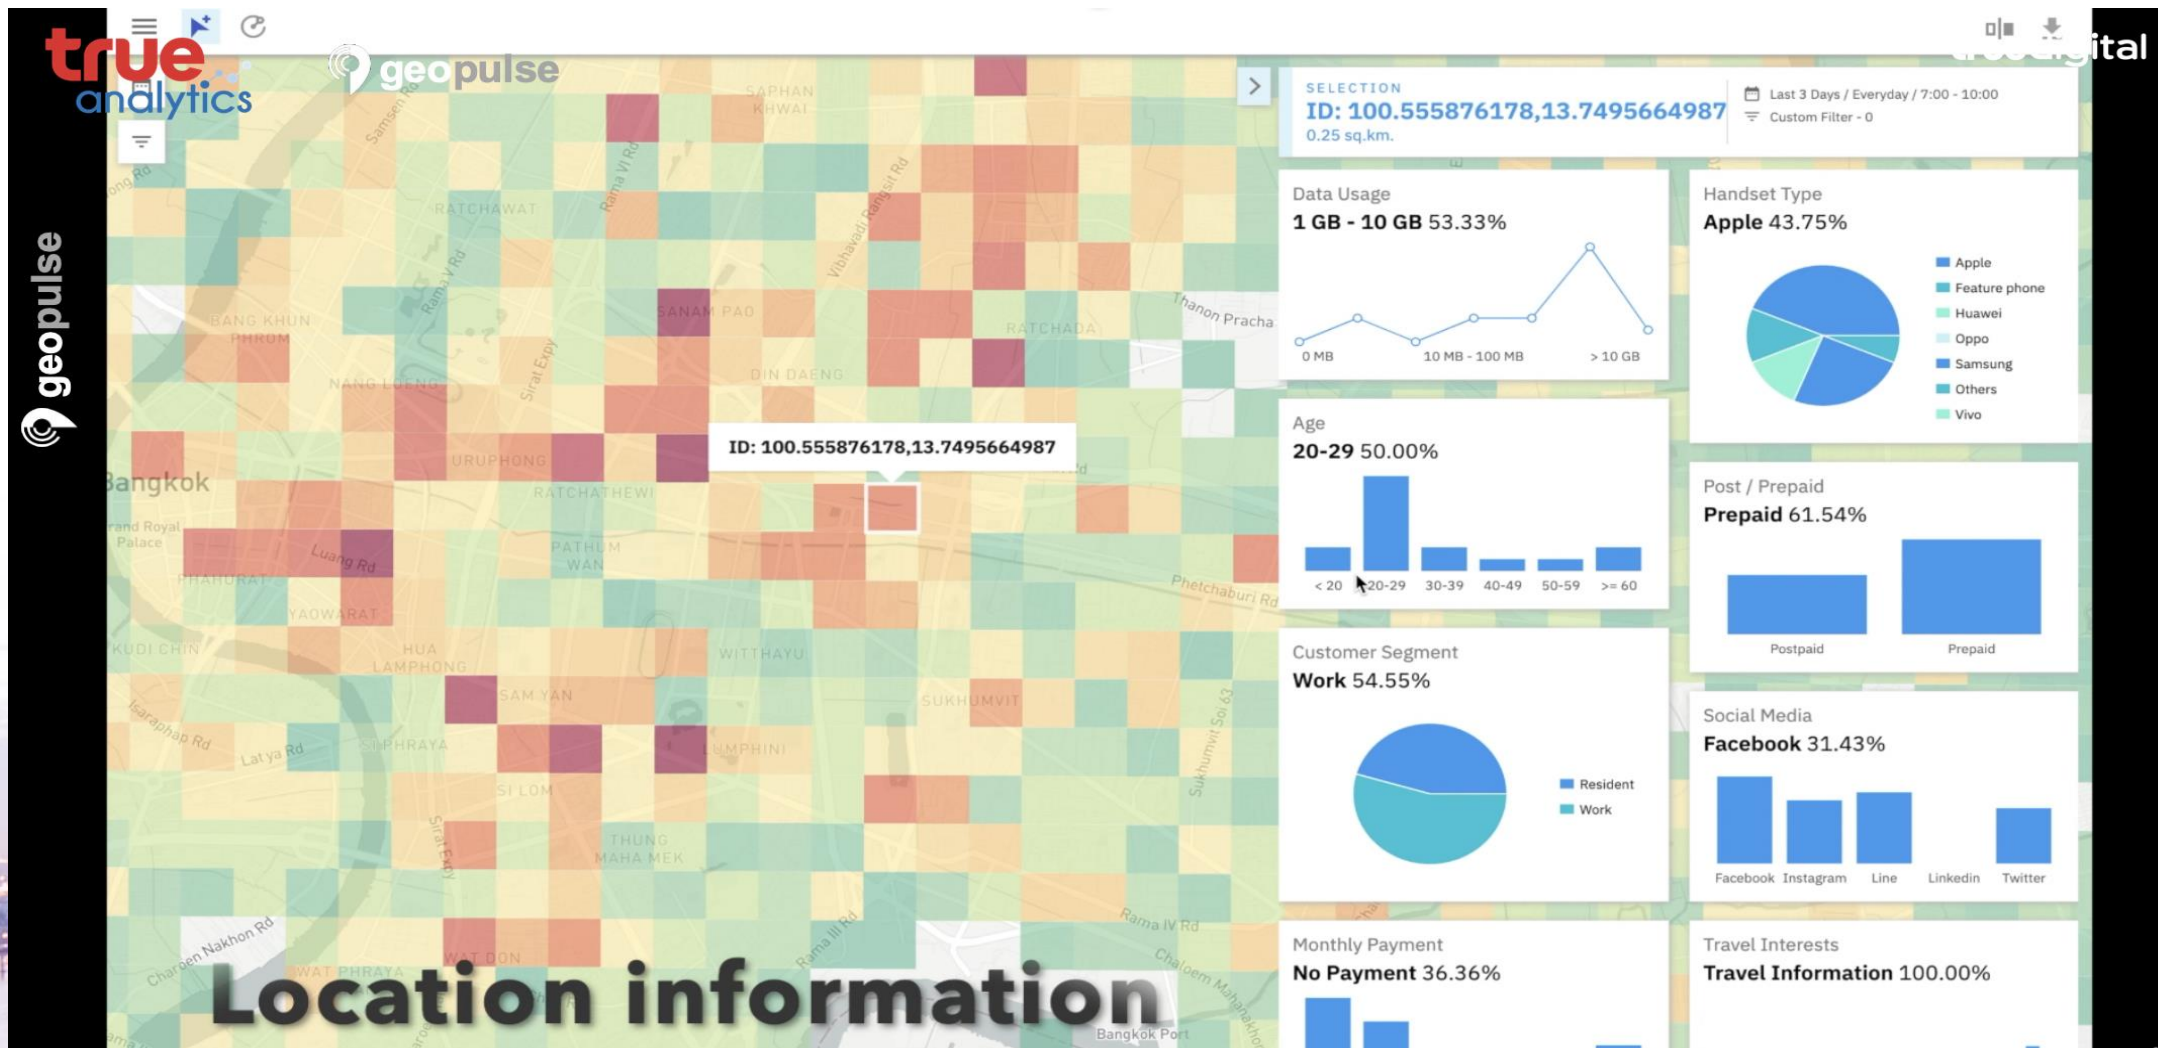

382

5G IMPACT ON ECONOMIC & SOCIETIES AS A WHOLE

GEOPULSE by true analytics

5G IMPACT ON ECONOMIC & SOCIETIES AS A WHOLE

AGRICULTURE & ENVIRONMENT

Thai agricultural sector lacks production planning and efficiency management