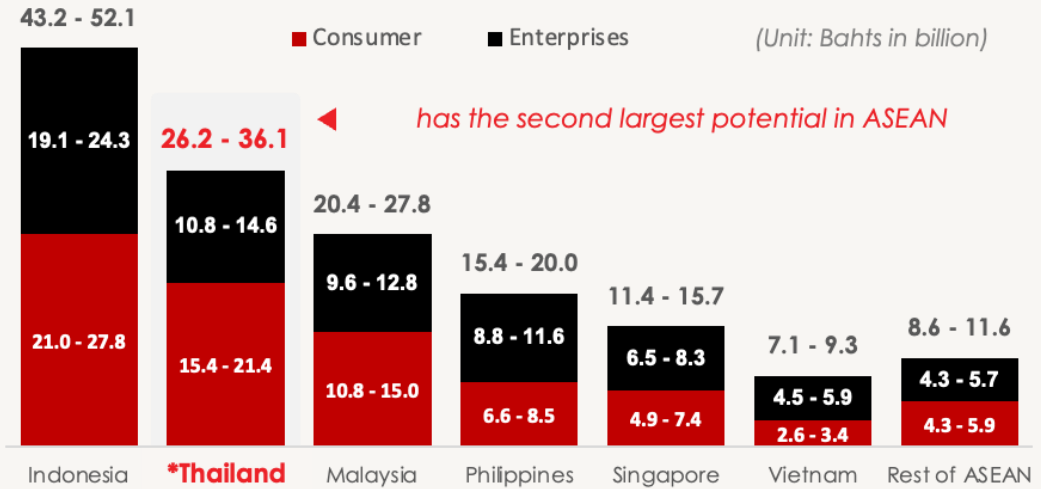

5G VALUES IN ASEAN COUNTRIES, 2025

Source: Analysys Mason ; Statista.

Source: Google, Temasek and Brain & Company's e-Economy SEA 2020 report.